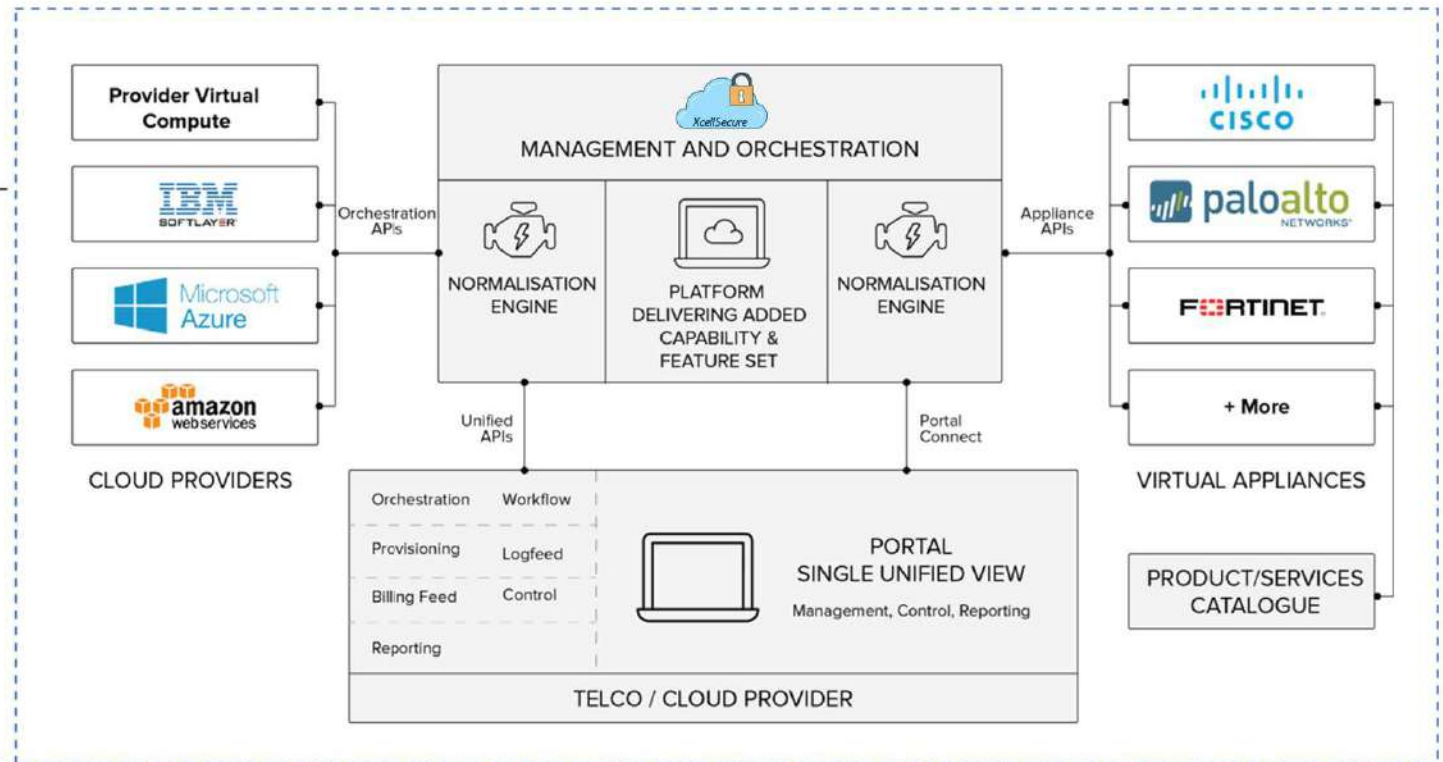

Cloud Content Security Platform

Secure Cloud Services for your online business since 1999.
.Reliable .Secure .Speed .Scalable .Manageable .Compliant

Security Gateway Reference Architecture

XcellHost ESP Layer

A proprietary software intelligence that adds another layer of advanced threat management and control to develop a stronger, enforceable email policy through deep-content analysis.

Ask for cloud content security platform today